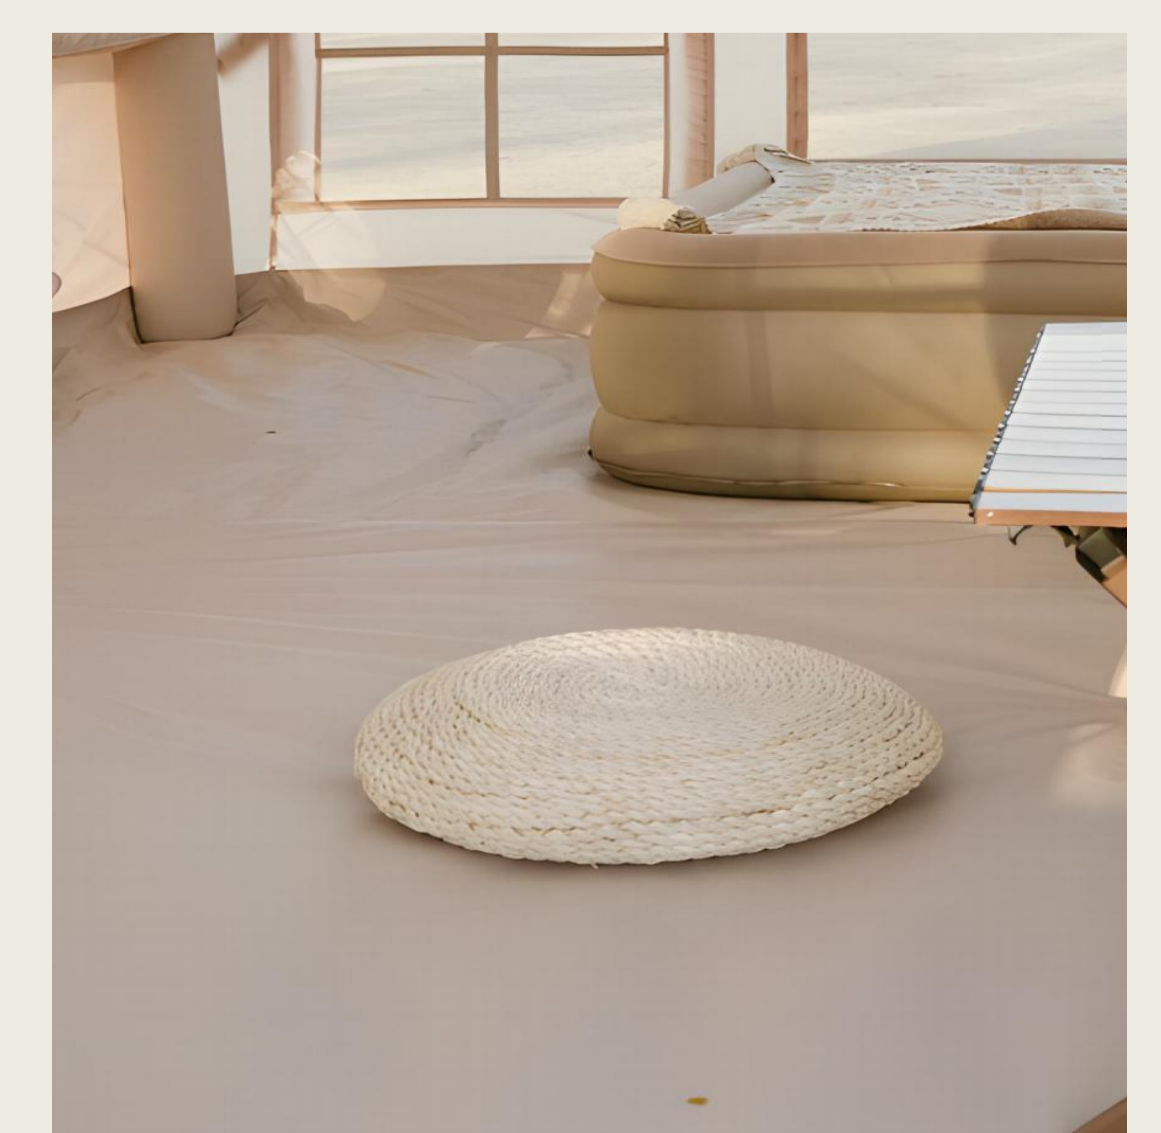

Parameters	Configuration	Weight	Volume
Overall Dimension(m)/ Area(m <sup>2</sup> )	4.0*3.0*2.1m / 12m <sup>2</sup>	34.8kg	0.16m <sup>3</sup>
Colours	Cream		
Tent Parameters	Oxford cloth (420D)/TC environmental cotton (210g) waterproof pressure (3000KPA)		
Air Column Parameters	Diameter air column (Φ16cm) Double-coated, PVC coated mesh airtight fabric (0.5mm) Base fabric: 500g double biaxial		
Accessory Parameters	High-pressure pump with pressure gauge 4# khaki-colored rope M8*250mm galvanized ground anchor (18 pieces) 1 repair kit (including glue and repair patches)		

## INTERIOR LAYOUT PLAN

Skylight

Zipper

Mesh Net

Ground Nail

Ground Cloth