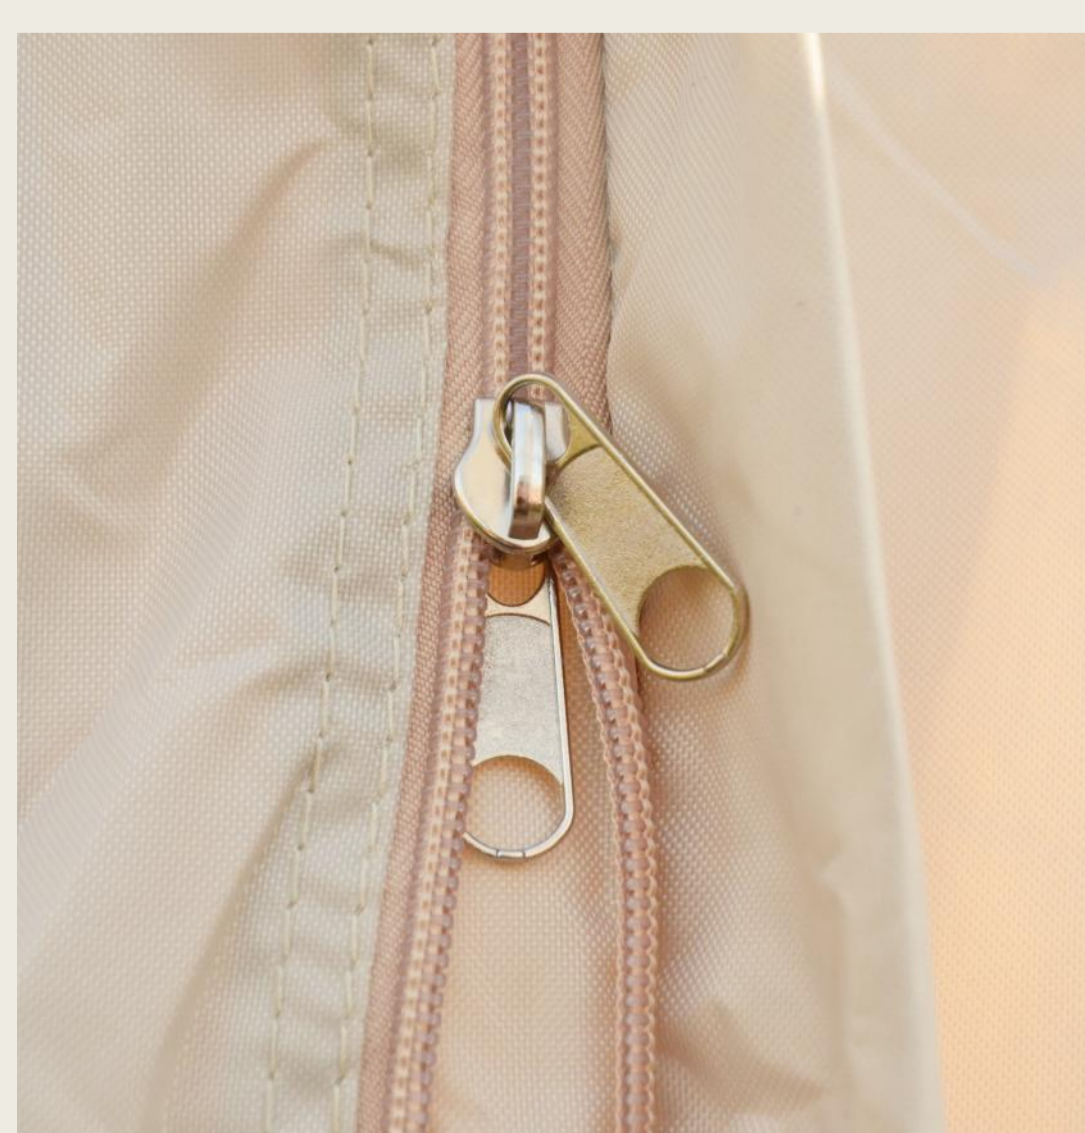

Parameters	Configuration	Weight	Volume
Overall Dimension(m)/ Area(m <sup>2</sup> )	4.0*3.0*2.1m / 12m <sup>2</sup>	34.8kg	0.16m <sup>3</sup>
Colours	Cream		
Tent Parameters	Oxford cloth (420D)/TC environmental cotton (210g) waterproof pressure (3000KPA)		
Air Column Parameters	Diameter air column (Φ16cm) Double-coated, PVC coated mesh airtight fabric (0.5mm) Base fabric: 500g double biaxial		
Accessory Parameters	High-pressure pump with pressure gauge 4# khaki-colored rope M8*250mm galvanized ground anchor (18 pieces) 1 repair kit (including glue and repair patches)		

## INTERIOR LAYOUT PLAN

Skylight

Zipper

Mesh Net

Ground Nail

Ground Cloth